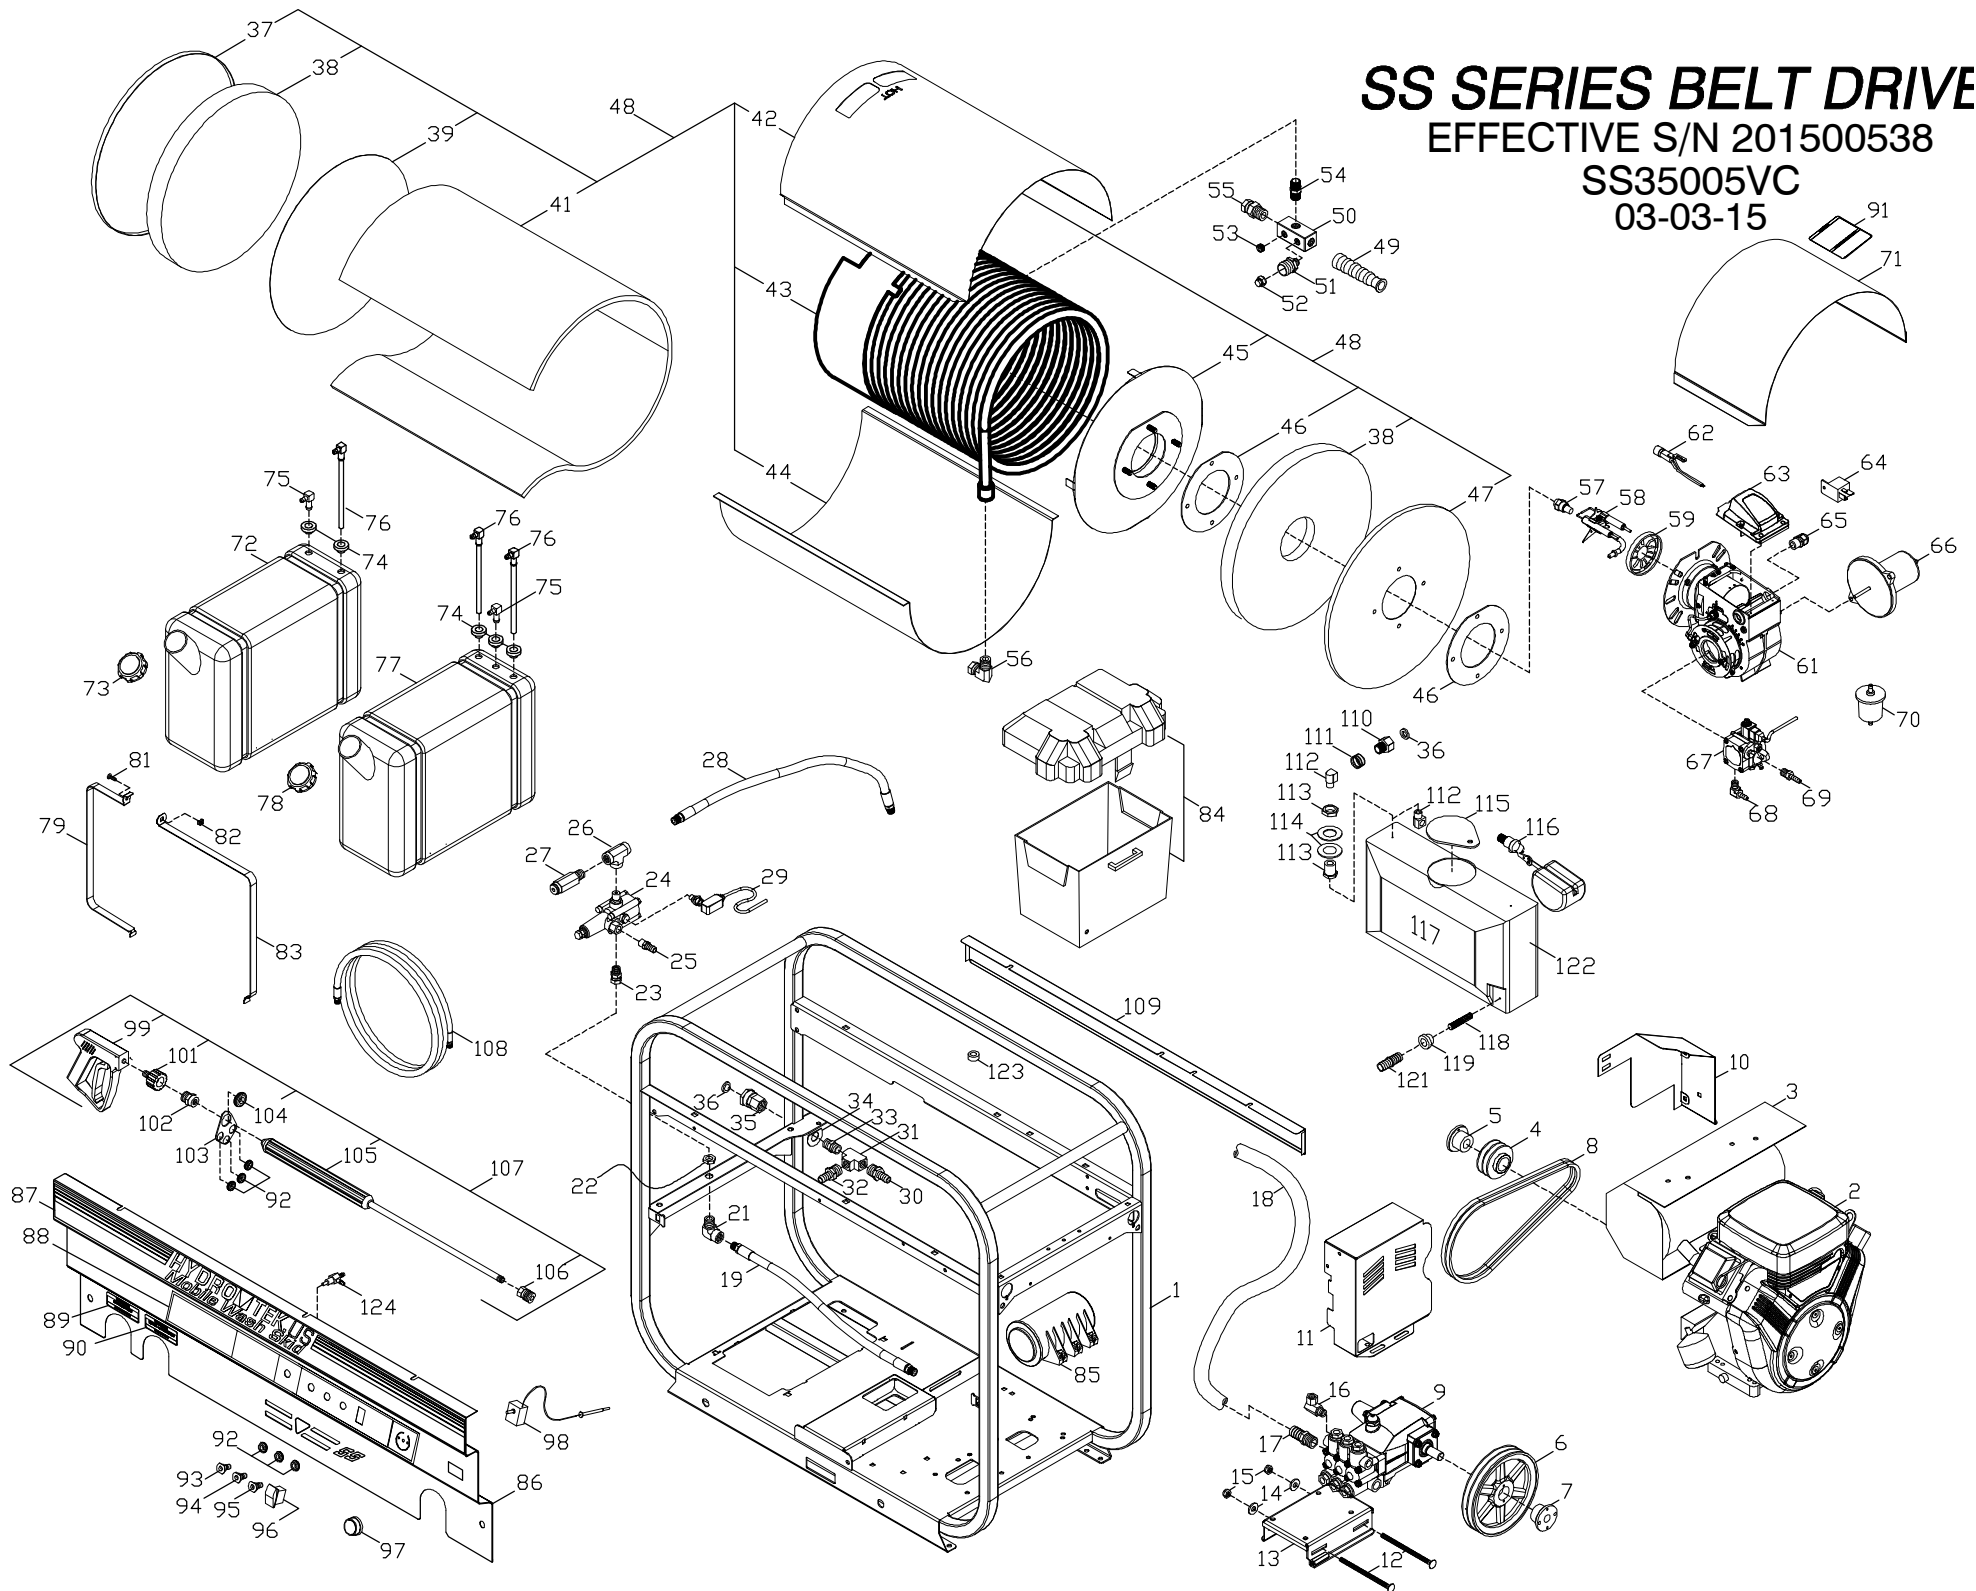

SS SERIES BELT DRIVE

EFFECTIVE S/N 201500538

SS35005VC

03-03-15

SS35005VC PARTS LIST

S/N 201500538

3-Mar-15

1	HSS00	FRAME STACKABLE B/D SS ASM	45	BD012	COIL BURNER SIDE INNER DISC	89	GLL10	LABEL, GASOLINE ONLY
2	MS180	ENGINE 570cc VANGUARD E/S	46	BM035	BECKETT GASKET / UNIVERSAL	90	GLL20	LABEL, DIESEL FUEL ONLY
3	HS005	VAN MUFF/HEAT SHIELD	47	BD016	END CAP BURNER SIDE W/ HOLE	91	GLL30	MAINTENANCE LABEL 4 x 4 SC,SS,SM
4	KV038	SHEAVE 3TB38	48	BC335	COIL ASM 4 SPIRAL HT MADE 2013	92	HLB09	GROMET NOZLE HOLDER
5	KSP16	BUSHING P1 x 1	49	ECH75	HEAVY DUTY BEND RESTRICTOR -B	93	NQ502	NOZZLE / QDC 05 x 15
6	KU080	SHEAVE 2BK80H	50	HHA10	BLOCK 1.50 x 1.50 x 3.50	94	NQ504	NOZZLE / QDC 05 x 40
7	KSH17	BUSHING H20MM	51	UPB05	ADAPTER FITTING-BURST DISC	95	NQ403	NOZZLE / QDC 04 x 25
8	KSB31	BELT BX31 (QTY-2)	52	UPB80	BURST DISC 8000psi TORQUE 32-4	96	EC405	ROCKER SWITCH CLR 12V 20A DPST
9	P4535	PUMP 5CP3120 4.5 @ 3500 20mm	53	D1061	PLUG 3/8 STEEL HEX HEAD FLUSH	97	ECH70	KNOB; BLUE .25id X 1.5od
10	HSS57	BELT GUARD ENG END	54	DB508	NIPPLE 1/2" STEEL	98	ECH50	THERMOSTAT, 60-250 1 GP PART=25-250 QTY
11	HSS55	BELT GUARD SMALL PUMP	55	DE568	SWIVEL 3/8F x 1/2M STEEL	99	VG200	TRIGGER GUN, INSULATED 4000psi
12	FB886	CARRIAGE BOLT- 3/8-16 6.50 LONG	56	DE869	SWIVEL 3/8F x 1/2M STEEL 90	100		
13	HCS12	CPS PUMP RAIL SLIDE TALL	57	BZ225	FUEL NOZZLE 2.25 80B	101	DQ74T	M22 TWIST COUPLER 1/4" MALE
14	FWC06	WASHER CUT 3/8 PLATED	58	BME10	BURNER ELECTRODE BECKETT-PAIR	102	DQ74F	TWIST COUPLER 1/4" PLUG FEM-SUT
15	FNL06	NUT LOCK 3/8-16 PLATED	59	BU022	FLAME HEAD, F-22	103	HNZ05	NOZZLE HOLDER (FOR WAND)
16	DE866	SWIVEL 3/8F x 3/8M 90	60			104	HLB30	GROMET; WAND 1"
17	D8128	HOSE BARB 3/4H x 1/2P BRASS	61	BU013	BURNER, BECKET 12V W/SUPPORTED FLANGE	105	VW045	WAND 1/4" x 48" MOLDED GRIP
18	DHB75	HOSE, 3/4 CLEAR BRAID W/SPRING	62	BMC20	CAD EYE CELL FOR BURNER CONTROL	106	DQ04S	COUPLER 1/4 SOCK FEM
19	DH026	HOSE 3/8 x 30in 5000psi NO WIP	63	BMT12	IGNITOR 12V POWERLIGHT W/ MNTING BRCKT	107	AVGH3	WAND ASM 48" MOLDED GRIP W/NOZ HLDR
20			64	ECC05	RELAY, BURNER, 12V 70 AMP	108	DH057	HOSE 3/8 x 50' 4000 PSI
21	DC568	STREET ELL 3/8 STEEL	65	EWC08	STRAIN RELIEF 1/2 HEYCO (3/8)	109	HSS80	SS FUEL LINE GUARD 2014
22	D7061	HEX NUT 3/8 BRASS-REMOTE UNLOADER	66	BM514	BURNER MOTOR 12V BECKETT			OPTIONAL ACCESSORIES
23	DE566	SWIVEL 3/8 STEEL	67	BPA15	FUEL PUMP W/SOLENOID	110	D006M	GARDEN H A 3/8 NPT MALE
24	UU371	UNLOADER 3-5 @ 3500 K7-1	68	D8040	BARB, HOSE 1/4 90 ELBOW	111	D0010	SPRING GARDEN H A
25	D8068	HOSE BARB 1/2H x 3/8P BRASS	69	D8044	BARB, HOSE 1/4 BRASS	112	D5566	STREET ELL 3/8 BRASS
26	DE066	TEE 3/8 STEEL	70	BF015	FUEL FILTER INLINE	113	D7520	PANEL FITTING 3/4 BRASS
27	UP045	PRESSRE RELIEF 4500 PSI RED	71	HHP15	BURNER RAINGUARD- HP-2004	114	FW701	FLOAT TANK WASHER 1.75od 14 GA STNLS
28	DH034	HOSE 3/8 x 34in 4000psi NO WHIP	72	WT07R	FUEL TANK 7.5 GAL GAS RED	115	HH400	FLOAT TANK COVER HINGED
29	VS030	PRESSURE SWITCH 4000 1/4" PR16	73	WT08G	GAS CAP NONVENTED RATCHET CARB APPROVED	116	VVF08	FLOAT VALVE 3/8 BRASS
30	D8128	HOSE BARB 3/4H x 1/2P BRASS	74	DFF04	FUEL TANK BUSHING 1/4	117	WT040	TANK, FLOAT 4 GAL HD LINEAR (NO HOLES)
31	D6088	TEE 1/2" BRASS	75	DFF04	FUEL TANK ELL 1/4"	118	VF050	STRAINER TUBE FOR FLT TK 50 MESH
32	D8088	HOSE BARB 1/2" BRASS	76	DF599	FUEL TANK ADAPTER w/PLASTIC TUBE	119	DFF10	WATER TANK BUSHING 5/8
33	D2088	NIPPLE 1/2" BRASS	77	WT075	FUEL TANK 7.5 GAL DIESEL CLEAR	120		
34	HHN61	LARGE FLT TANK WASHER 14 GA.	78	WT08D	LARGE DIESEL CAP, NON VENTED	121	D1010	SPLICER 5/8 BRASS
35	D008F	GARDEN HA 1/2 NPT FEM	79	HFC01	TANK STRAP #1 - 16 GA S.S.	122	WT046	FLOAT TANK ASM W/VALVE/FILTER
36	D0021	FILTER SCREEN WASHER FOR GARDEN HOSE	80			123	FS107	SPACER ALUMINUM FOR 3/8 BOLT
37	B0029	COIL CAP (FLAT END COIL) NO HOLE	81	FB418	BOLT 1/4 x 1 3/4 PHIL HD SS	124	VVC10	CHEMICAL MET VALVE MV-100 MOD
38	BN055	INSULATION DISC 1.5TH x 18"	82	FNS04	1/4 - 20 SQUARE SPEED NUT			SERVICE PARTS NOT SHOWN
39	BN125	INSUL DISC RETAINER 17.5DIA	83	HFC03	TANK STRAP #3 - 16 GA S.S.		MS183	ENGINE OIL FILTER
40			84	HB150	SNAP ON BATTERY BOX ASSEMBLY		MS185	ENGINE AIR FILTER
41	BN053	INSUL BLKT 50sq' 1/2 x 24 8# 25'	85	MC100	CARBON CANISTER GAS ENGINE		33060	VALVE KIT-PUMP (1) REQUIRED
42	BD013	COIL WRAP TOP-18 GA.	86	HSS03	SS PROLINE CONTROL PANEL 2014		46838	PISTON OIL SEAL KIT-PUMP (3) REQUIRED
43	BC484	COIL -LRG-4 SPIRAL	87	GLL79	LABEL, HYDRO TEK 47.375 x 3		33629	SEAL KIT-PUMP (1) REQUIRED
44	BD014	COIL WRAP BOTTOM 18 GA.	88	GLL23	LABEL, SS PRO BURNER CNTL 24.75		46884	PISTON KIT-PUMP (3) REQUIRED